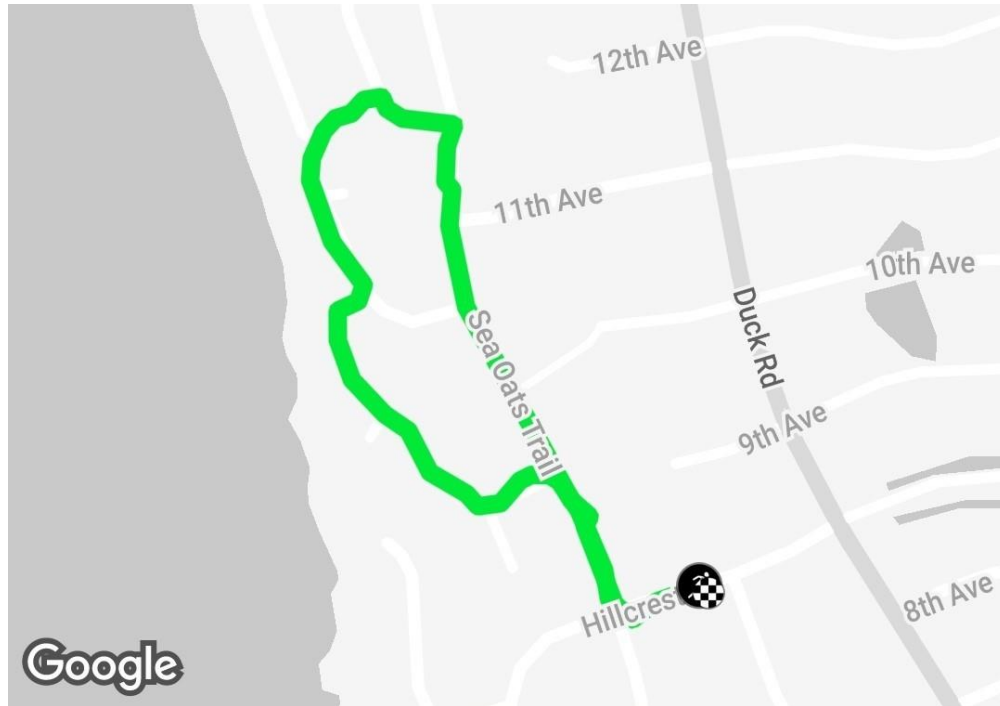

A Perfect Location Short Walk/Run Paths

Distance 1.10 miles
Left out of driveway onto Hillcrest Drive
Right on Sea Oats Trail
Left on Kingfisher Trail
Left on Soundview Trail
Right on Sea Oats Trail
Left on Hillcrest Drive
Right to "A Perfect Location"